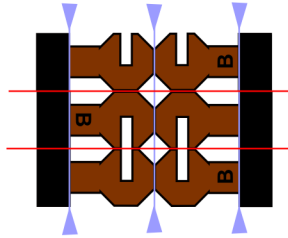

# F-Series "A" Unit

Assembly Instructions Available at  
[www.RXRModels.com](http://www.RXRModels.com)

F Series Full Width Body  
© Copyright 2011 RXR Models [RXRmodels.com](http://RXRmodels.com)  
This material intended to be printed for personal use only. Sale or redistribution in any un assembled form prohibited except where authorized by written consent.

# F-Series "B" Unit

Assembly Instructions Available at  
[www.RXRModels.com](http://www.RXRModels.com)

Cut on  
RED lines

Score on  
BLUE lines

F Series Full Width Body  
© Copyright 2011 RXR Models [RXRmodels.com](http://RXRmodels.com)  
This material intended to be printed for personal use only. Sale or redistribution in any un assembled form prohibited except where authorized by written consent.

Assembly Instructions Available at  
[www.RXRModels.com](http://www.RXRModels.com)

Score on  
 BLUE lines  
 Cut on  
 RED lines

Fuel Tank Internal Support

This End  
 Towards Nose

This material intended to be printed for personal use only.  
 Sale or redistribution in any un assembled form prohibited  
 except where authorized by written consent.  
 F Series Lower End for A & B Units  
 © Copyright 2011 RXR Models RXRmodels.com

Deck Support Strips

Print This Page Twice - Once for "A" Unit Once for "B" Unit