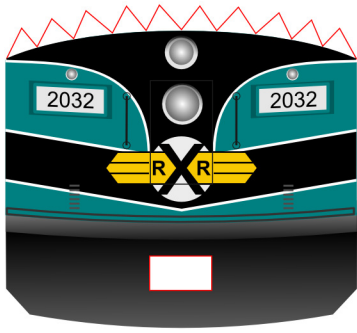

F-Series "A" Unit

Assembly Instructions Available at
www.RXRModels.com

F Series Full Width Body
© Copyright 2011 RXR Models RXRmodels.com
This material intended to be printed for personal use only. Sale or redistribution in any un assembled form prohibited except where authorized by written consent.