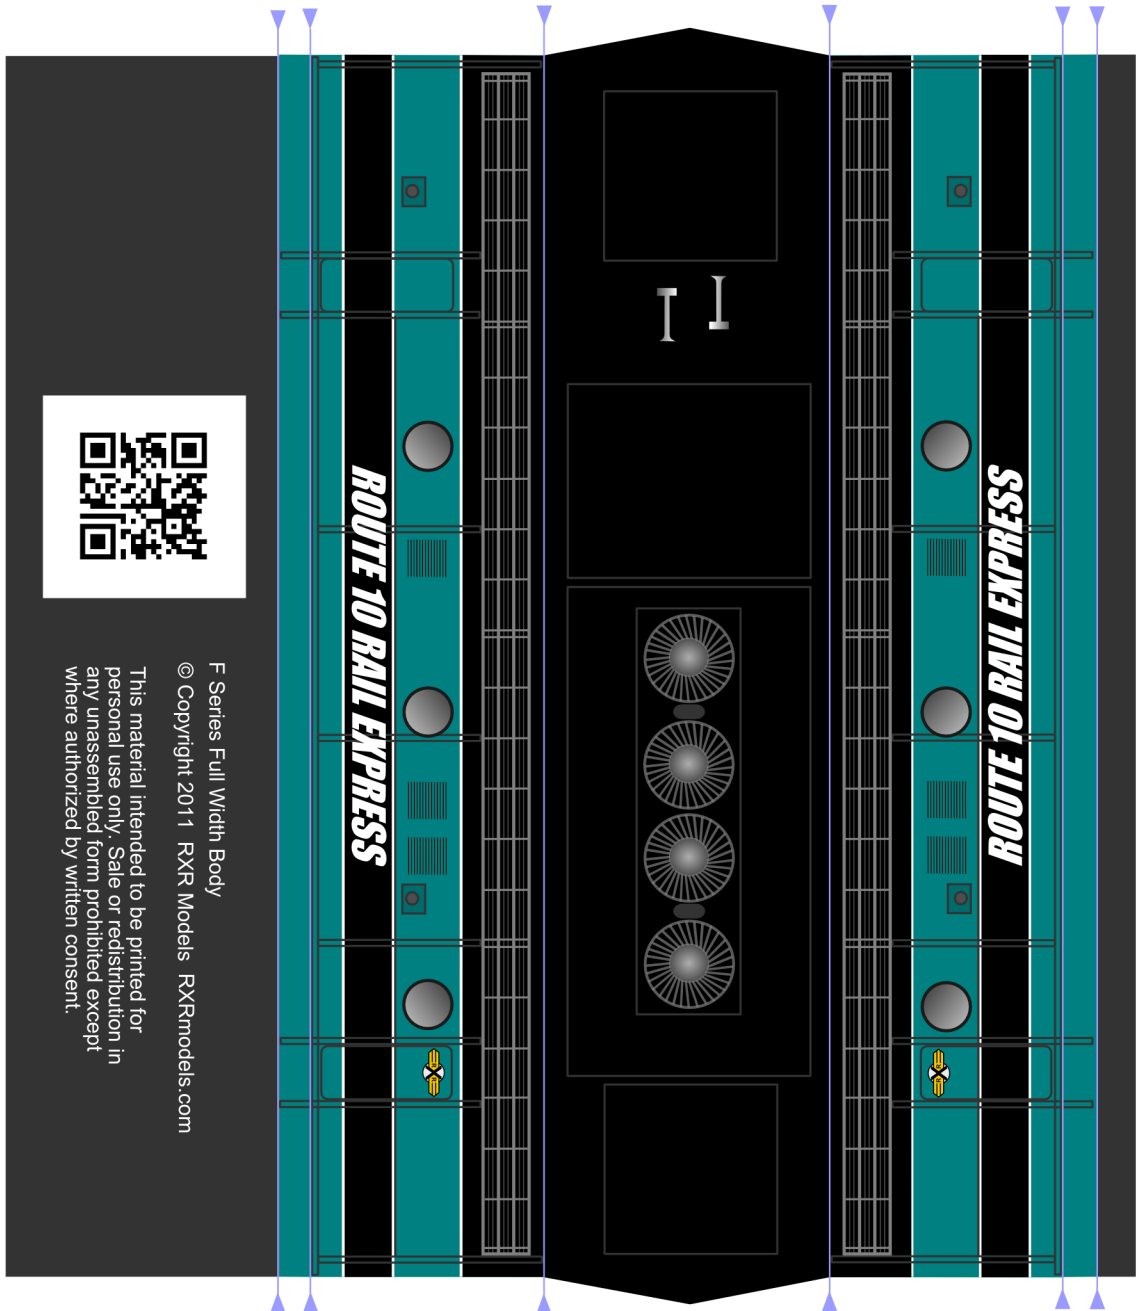

# F-Series "A" Unit

Assembly Instructions Available at  
[www.RXRModels.com](http://www.RXRModels.com)

F Series Full Width Body  
© Copyright 2011 RXR Models [RXRmodels.com](http://RXRmodels.com)  
This material intended to be printed for personal use only. Sale or redistribution in any un assembled form prohibited except where authorized by written consent.

# F-Series "B" Unit

Assembly Instructions Available at  
[www.RXRModels.com](http://www.RXRModels.com)

Cut on  
RED lines

Score on  
BLUE lines

F Series Full Width Body  
© Copyright 2011 RXR Models [RXRmodels.com](http://RXRmodels.com)  
This material intended to be printed for personal use only. Sale or redistribution in any un assembled form prohibited except where authorized by written consent.

Assembly Instructions Available at  
[www.RXRModels.com](http://www.RXRModels.com)

Score on  
 BLUE lines  
 Cut on  
 RED lines

Fuel Tank Internal Support

This End  
 Towards Nose

This material intended to be printed for personal use only.  
 Sale or redistribution in any un assembled form prohibited  
 except where authorized by written consent.  
 F Series Lower End for A & B Units  
 © Copyright 2011 RXR Models RXRmodels.com

Deck Support Strips

Print This Page Twice - Once for "A" Unit Once for "B" Unit