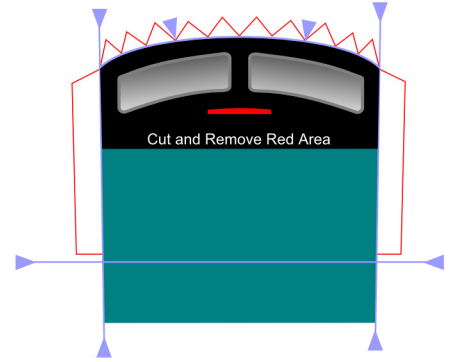

# F-Series "A" Unit

Assembly Instructions Available at  
[www.RXRModels.com](http://www.RXRModels.com)

F Series Full Width Body  
© Copyright 2011 RXR Models [RXRmodels.com](http://RXRmodels.com)  
This material intended to be printed for personal use only. Sale or redistribution in any un assembled form prohibited except where authorized by written consent.

# F-Series "B" Unit

Assembly Instructions Available at  
[www.RXRModels.com](http://www.RXRModels.com)

Cut on  
RED lines

Score on  
BLUE lines

F Series Full Width Body  
© Copyright 2011 RXR Models [RXRmodels.com](http://RXRmodels.com)  
This material intended to be printed for personal use only. Sale or redistribution in any un assembled form prohibited except where authorized by written consent.

Assembly Instructions Available at  
[www.RXRModels.com](http://www.RXRModels.com)

Score on  
 BLUE lines  
 Cut on  
 RED lines

Fuel Tank Internal Support

This End  
 Towards Nose

This material intended to be printed for personal use only.  
 Sale or redistribution in any un assembled form prohibited  
 except where authorized by written consent.  
 F Series Lower End for A & B Units  
 © Copyright 2011 RXR Models RXRmodels.com