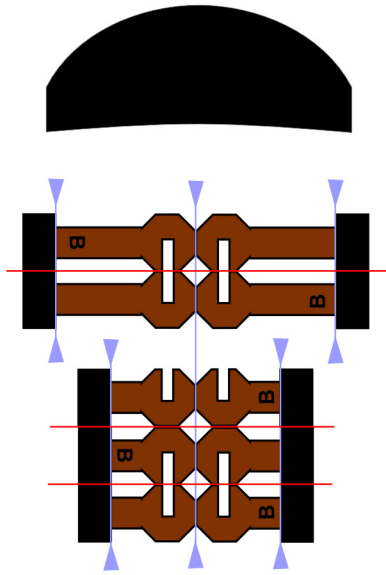

# F-Series "A" Unit

Assembly Instructions Available at  
[www.RXRModels.com](http://www.RXRModels.com)

F Series Full Width Body  
© Copyright 2011 RXR Models [RXRmodels.com](http://RXRmodels.com)  
This material intended to be printed for personal use only. Sale or redistribution in any un assembled form prohibited except where authorized by written consent.

# F-Series "B" Unit

Assembly Instructions Available at  
[www.RXRModels.com](http://www.RXRModels.com)

Cut on  
RED lines

Score on  
BLUE lines

F Series Full Width Body  
© Copyright 2011 RXR Models [RXRmodels.com](http://RXRmodels.com)  
This material intended to be printed for personal use only. Sale or redistribution in any un assembled form prohibited except where authorized by written consent.

Assembly Instructions Available at  
[www.RXRModels.com](http://www.RXRModels.com)

Score on  
 BLUE lines  
 Cut on  
 RED lines

Fuel Tank Internal Support

This End  
 Towards Nose

This material intended to be printed for personal use only.  
 Sale or redistribution in any un assembled form prohibited  
 except where authorized by written consent.  
 F Series Lower End for A & B Units  
 © Copyright 2011 RXR Models RXRmodels.com

Deck Support Strips

Print This Page Twice - Once for "A" Unit Once for "B" Unit