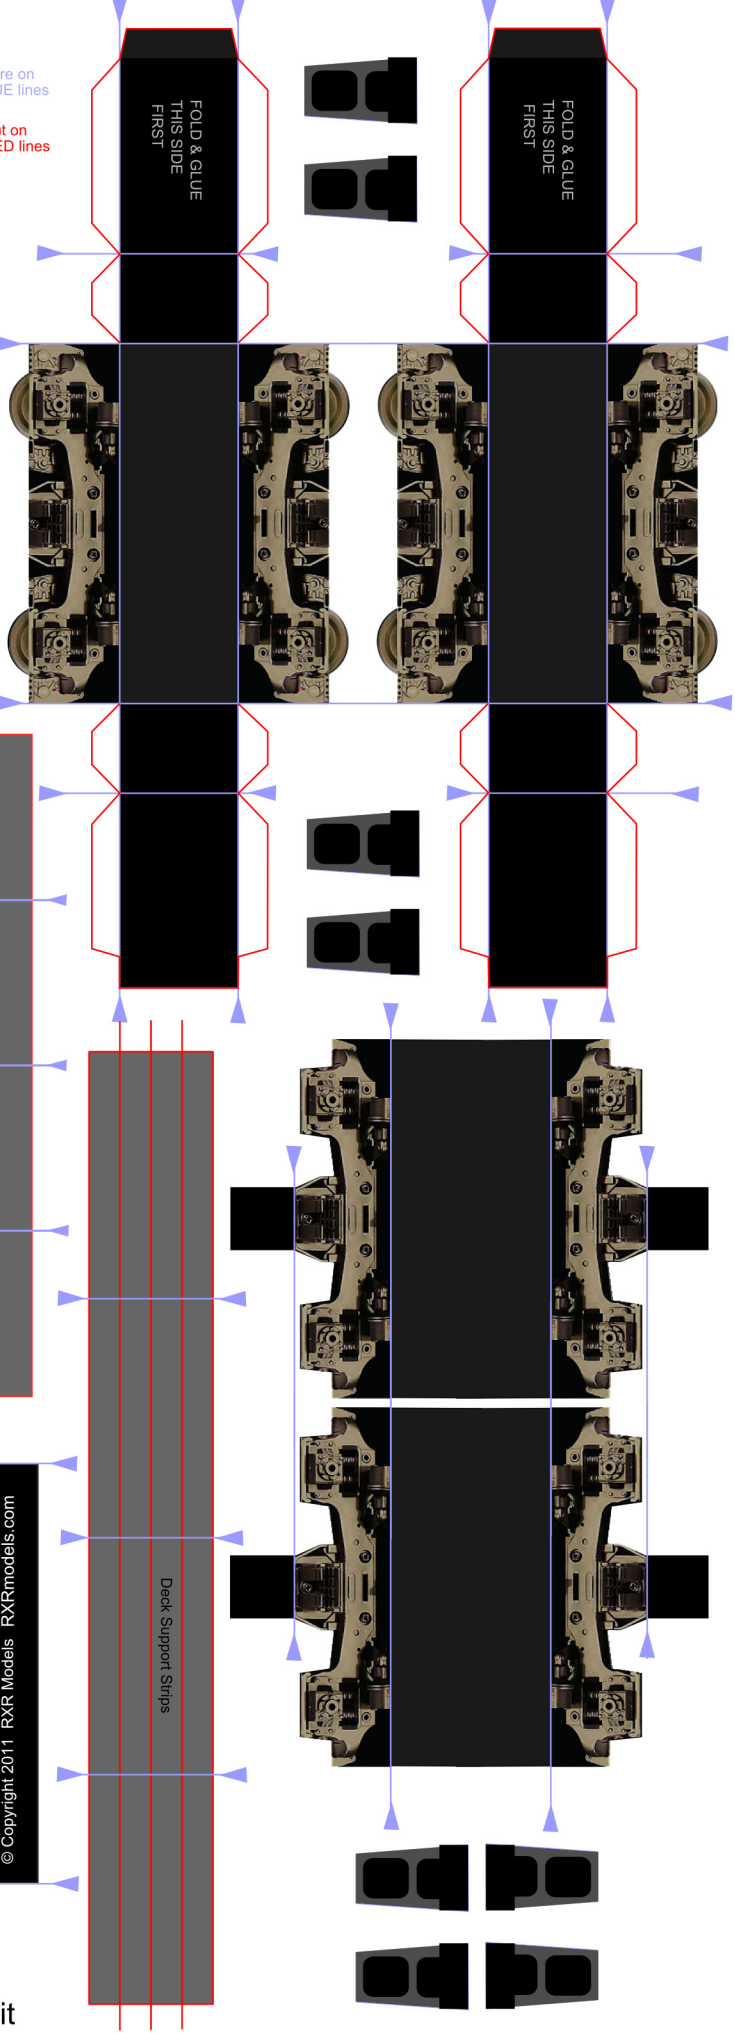

# F-Series "A" Unit

Assembly Instructions Available at  
[www.RXRModels.com](http://www.RXRModels.com)

F Series Full Width Body  
© Copyright 2011 RXR Models [RXRmodels.com](http://RXRmodels.com)  
This material intended to be printed for personal use only. Sale or redistribution in any un assembled form prohibited except where authorized by written consent.

# F-Series "B" Unit

Assembly Instructions Available at  
[www.RXRModels.com](http://www.RXRModels.com)

Cut on  
RED lines

Score on  
BLUE lines

F Series Full Width Body  
© Copyright 2011 RXR Models [RXRmodels.com](http://RXRmodels.com)  
This material intended to be printed for personal use only. Sale or redistribution in any un assembled form prohibited except where authorized by written consent.

Assembly Instructions Available at  
[www.RXRModels.com](http://www.RXRModels.com)

Score on  
 BLUE lines  
 Cut on  
 RED lines

Fuel Tank Internal Support

This End  
 Towards Nose

This material intended to be printed for personal use only.  
 Sale or redistribution in any un assembled form prohibited  
 except where authorized by written consent.  
 F Series Lower End for A & B Units  
 © Copyright 2011 RXR Models RXRmodels.com

Deck Support Strips

Print This Page Twice - Once for "A" Unit Once for "B" Unit