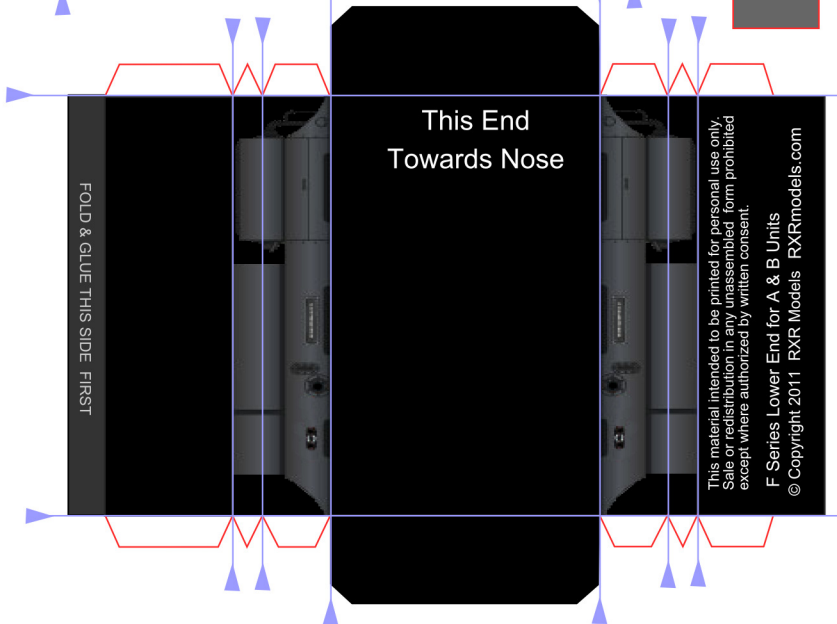

# F-Series "B" Unit

Assembly Instructions Available at  
[www.RXRModels.com](http://www.RXRModels.com)

Cut on  
RED lines

Score on  
BLUE lines

F Series Full Width Body  
© Copyright 2011 RXR Models [RXRmodels.com](http://RXRmodels.com)  
This material intended to be printed for personal use only. Sale or redistribution in any un assembled form prohibited except where authorized by written consent.

This material intended to be printed for personal use only.  
 Sale or redistribution in any un assembled form prohibited  
 except where authorized by written consent.  
 F Series Lower End for A & B Units  
 © Copyright 2011 RXR Models RXRmodels.com

Assembly Instructions Available at  
[www.RXRModels.com](http://www.RXRModels.com)

Score on  
 BLUE lines  
 Cut on  
 RED lines

Fuel Tank Internal Support

This End  
 Towards Nose

This material intended to be printed for personal use only.  
 Sale or redistribution in any un assembled form prohibited  
 except where authorized by written consent.  
 F Series Lower End for A & B Units  
 © Copyright 2011 RXR Models RXRmodels.com