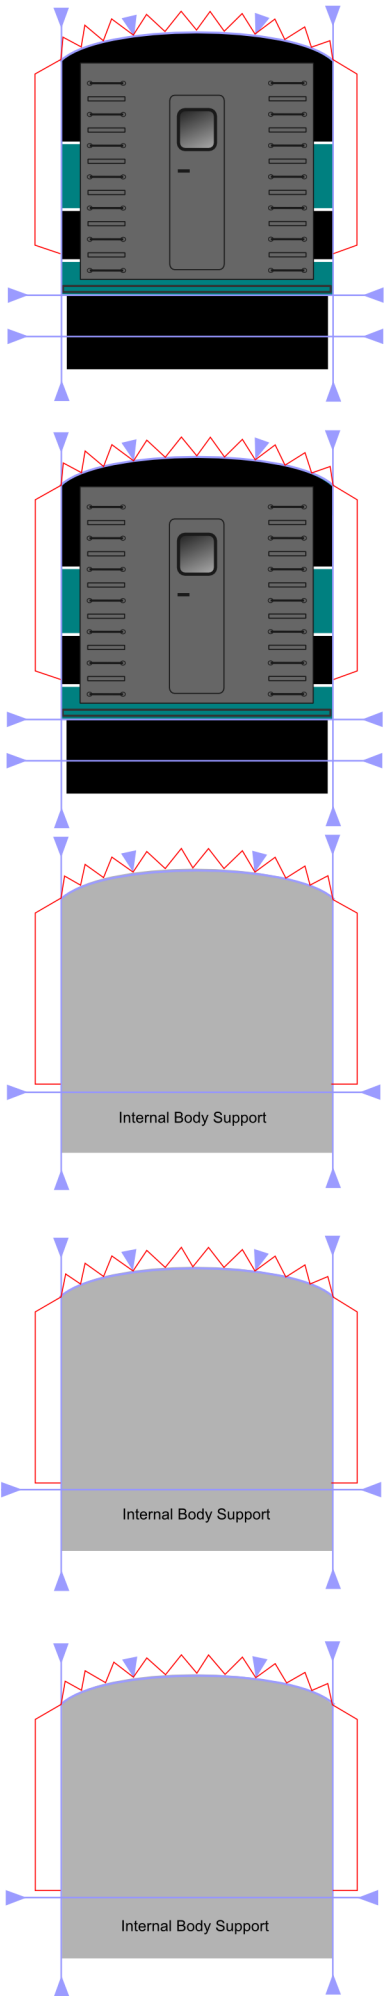

# F-Series "A" Unit

Assembly Instructions Available at  
[www.RXRModels.com](http://www.RXRModels.com)

F Series Full Width Body  
© Copyright 2011 RXR Models [RXRmodels.com](http://RXRmodels.com)  
This material intended to be printed for personal use only. Sale or redistribution in any un assembled form prohibited except where authorized by written consent.

# F-Series "B" Unit

Assembly Instructions Available at  
[www.RXRModels.com](http://www.RXRModels.com)

Cut on  
RED lines

Score on  
BLUE lines

F Series Full Width Body  
© Copyright 2011 RXR Models [RXRmodels.com](http://RXRmodels.com)  
This material intended to be printed for personal use only. Sale or redistribution in any un assembled form prohibited except where authorized by written consent.

Assembly Instructions Available at  
[www.RXRModels.com](http://www.RXRModels.com)

Score on  
 BLUE lines  
 Cut on  
 RED lines

Fuel Tank Internal Support

This End  
 Towards Nose

This material intended to be printed for personal use only.  
 Sale or redistribution in any un assembled form prohibited  
 except where authorized by written consent.  
 F Series Lower End for A & B Units  
 © Copyright 2011 RXR Models RXRmodels.com