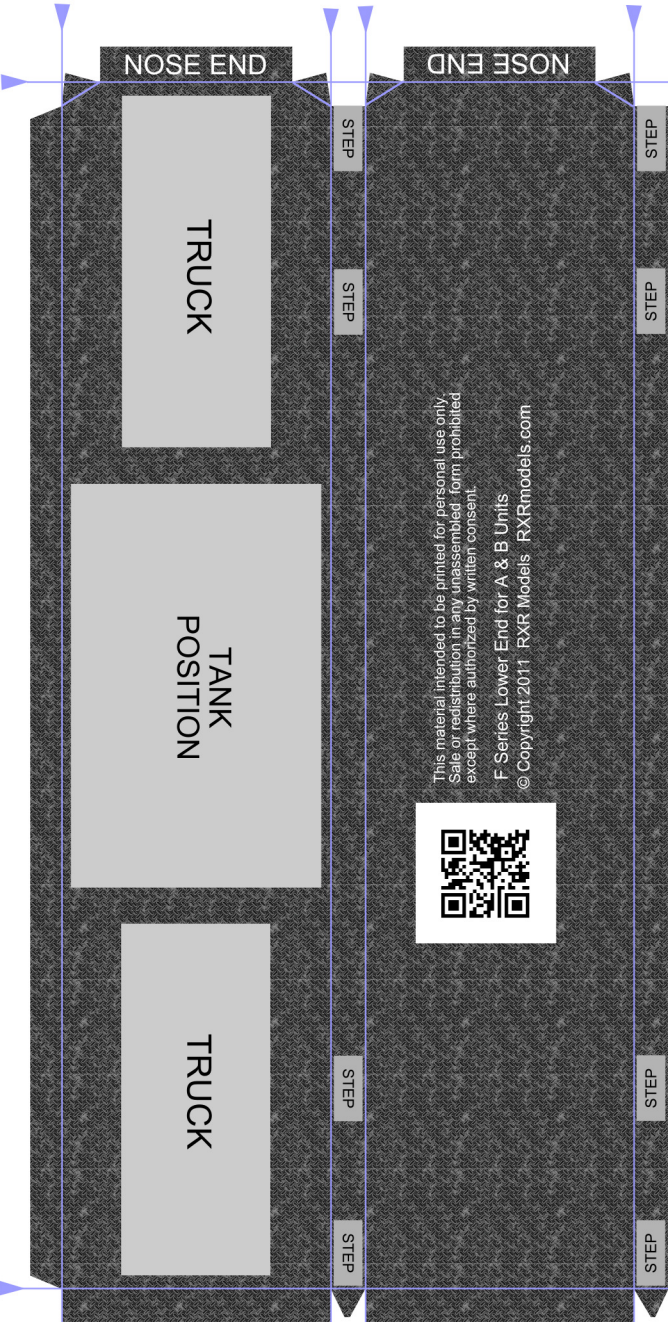

# F-Series "A" Unit

Assembly Instructions Available at  
[www.RXRModels.com](http://www.RXRModels.com)

F Series Full Width Body  
© Copyright 2011 RXR Models [RXRmodels.com](http://RXRmodels.com)  
This material intended to be printed for personal use only. Sale or redistribution in any un assembled form prohibited except where authorized by written consent.

# F-Series "B" Unit

Assembly Instructions Available at  
[www.RXRModels.com](http://www.RXRModels.com)

Cut on  
RED lines

Score on  
BLUE lines

F Series Full Width Body  
© Copyright 2011 RXR Models [RXRmodels.com](http://RXRmodels.com)  
This material intended to be printed for personal use only. Sale or redistribution in any un assembled form prohibited except where authorized by written consent.

Assembly Instructions Available at  
[www.RXRModels.com](http://www.RXRModels.com)

Score on  
 BLUE lines  
 Cut on  
 RED lines

Fuel Tank Internal Support

This End  
 Towards Nose

This material intended to be printed for personal use only.  
 Sale or redistribution in any un assembled form prohibited  
 except where authorized by written consent.  
 F Series Lower End for A & B Units  
 © Copyright 2011 RXR Models RXRmodels.com

Deck Support Strips

Print This Page Twice - Once for "A" Unit Once for "B" Unit