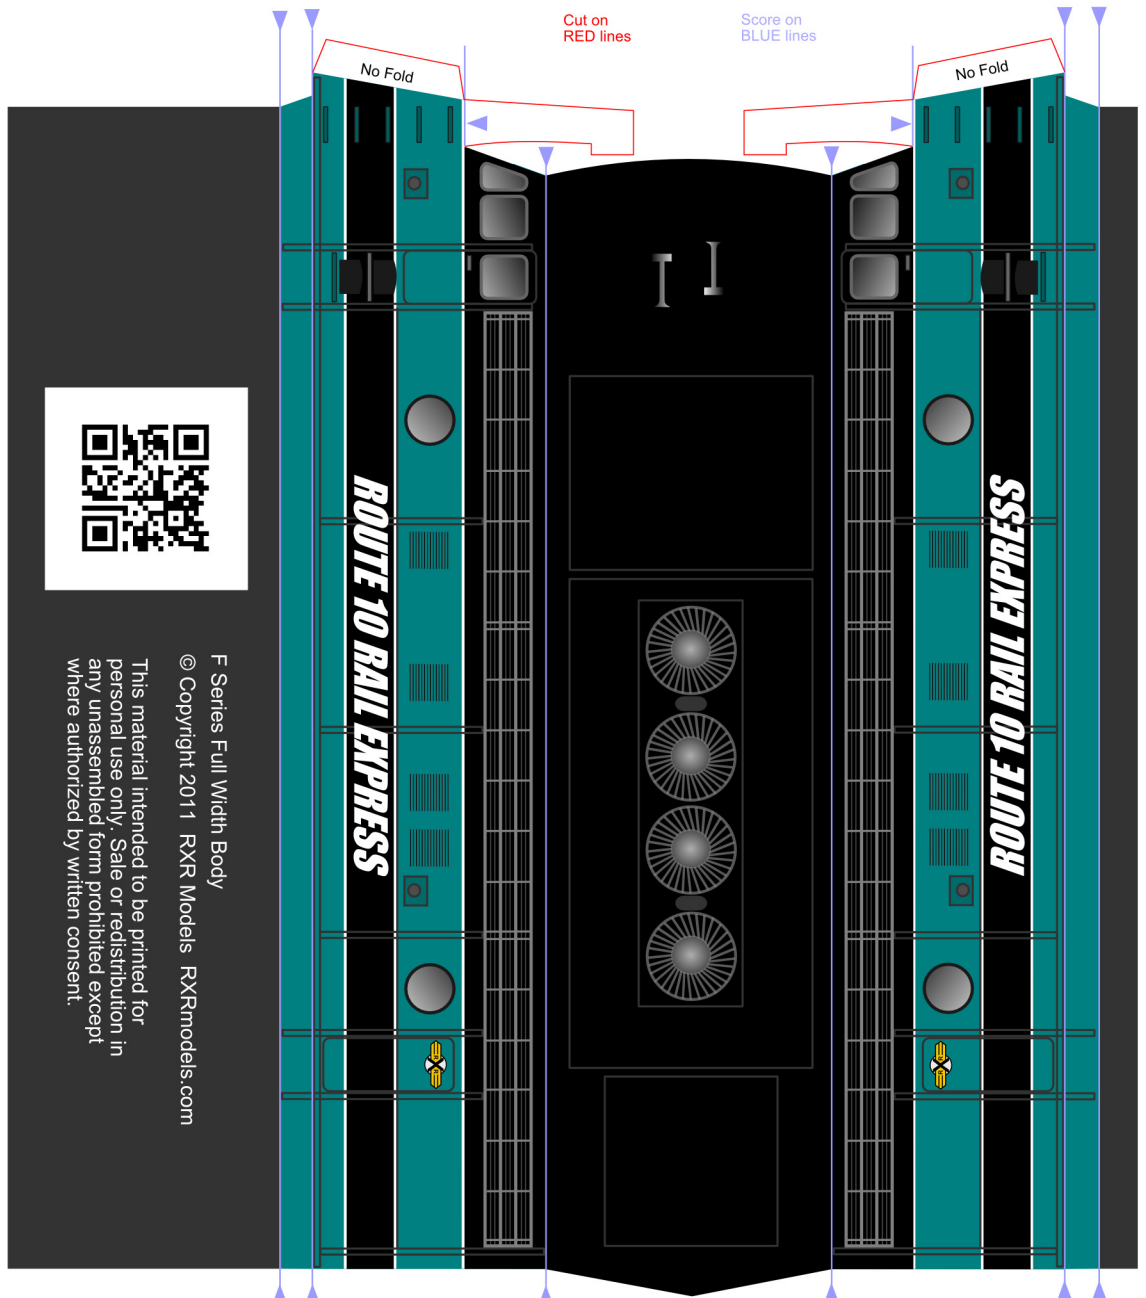

# F-Series "A" Unit

Assembly Instructions Available at  
[www.RXRModels.com](http://www.RXRModels.com)

F Series Full Width Body  
© Copyright 2011 RXR Models [RXRmodels.com](http://RXRmodels.com)  
This material intended to be printed for personal use only. Sale or redistribution in any un assembled form prohibited except where authorized by written consent.

# F-Series "B" Unit

Assembly Instructions Available at  
[www.RXRModels.com](http://www.RXRModels.com)

Cut on  
RED lines

Score on  
BLUE lines

F Series Full Width Body  
© Copyright 2011 RXR Models [RXRmodels.com](http://RXRmodels.com)  
This material intended to be printed for personal use only. Sale or redistribution in any un assembled form prohibited except where authorized by written consent.

Assembly Instructions Available at  
[www.RXRModels.com](http://www.RXRModels.com)

Score on  
 BLUE lines  
 Cut on  
 RED lines

Fuel Tank Internal Support

This End  
 Towards Nose

This material intended to be printed for personal use only.  
 Sale or redistribution in any un assembled form prohibited  
 except where authorized by written consent.  
 F Series Lower End for A & B Units  
 © Copyright 2011 RXR Models RXRmodels.com

Deck Support Strips

Print This Page Twice - Once for "A" Unit Once for "B" Unit