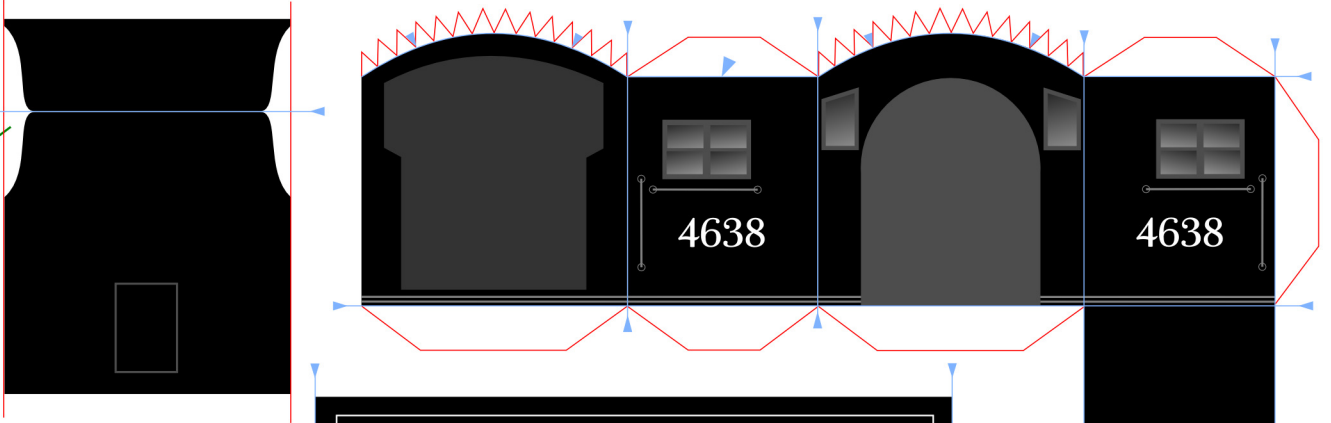

Cut on
 RED lines

Score on
 BLUE lines

Assembly Instructions Available at
www.RXRModels.com

© Copyright 2011 RXR Models
 RXRmodels.com

Steam Engine Tender

This material intended to be printed for personal use only.
 Sale or redistribution in any unassembled form prohibited
 except where authorized by written consent.

Cut Red Lines First
 Fold Over On Blue Line and Glue
 Let Dry Thoroughly
 Then Cut Out Both Layers Together
 In The Curvy Sections.

Cut on RED lines
 Score on BLUE lines

Assembly Instructions Available at
www.RXRModels.com