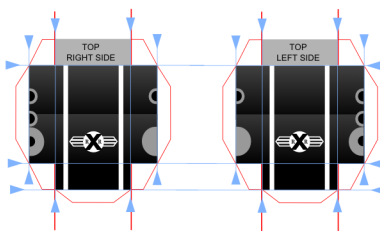

Cut on
 RED lines

Score on
 BLUE lines

Assembly Instructions Available at
www.RXRModels.com

© Copyright 2011 RXR Models
 RXRmodels.com

Steam Engine Tender

This material intended to be printed for personal use only.
 Sale or redistribution in any unassembled form prohibited
 except where authorized by written consent.

Cut Red Lines First
 Fold Over On Blue Line and Glue
 Let Dry Thoroughly
 Then Cut Out Both Layers Together
 In The Curvy Sections.

Cut on RED lines
 Score on BLUE lines

Assembly Instructions Available at
www.RXRModels.com