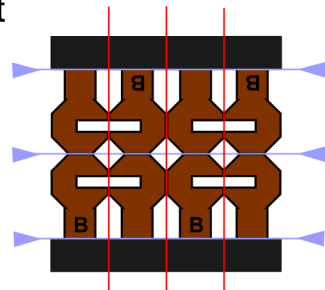

Cut on
 RED lines

Score on
 BLUE lines

Assembly Instructions Available at
www.RXRModels.com

© Copyright 2011 RXR Models
 RXRmodels.com

Steam Engine Tender

This material intended to be printed for personal use only.
 Sale or redistribution in any unassembled form prohibited
 except where authorized by written consent.

Cut Red Lines First
 Fold Over On Blue Line and Glue
 Let Dry Thoroughly
 Then Cut Out Both Layers Together
 In The Curvy Sections.

Cut on RED lines
 Score on BLUE lines

Assembly Instructions Available at
www.RXRModels.com