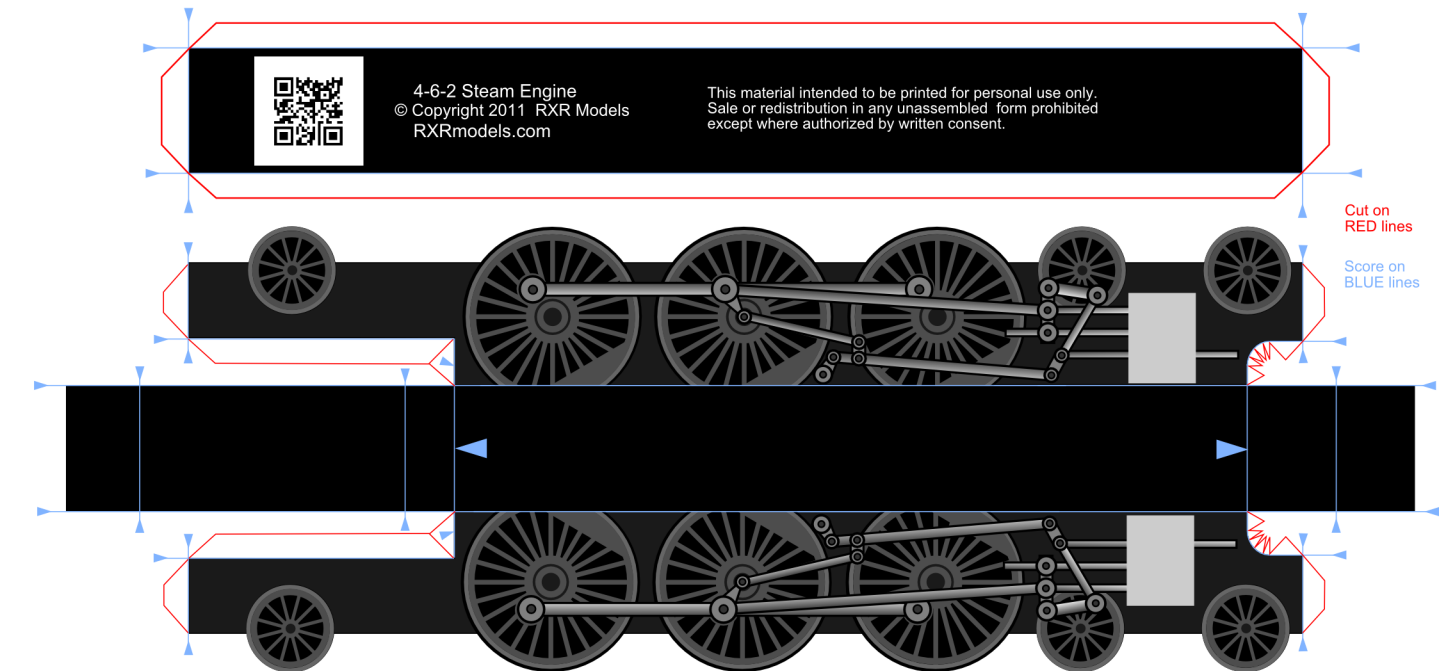

Cut on
 RED lines

Score on
 BLUE lines

Assembly Instructions Available at
www.RXRModels.com

© Copyright 2011 RXR Models
 RXRmodels.com

Steam Engine Tender

This material intended to be printed for personal use only.
 Sale or redistribution in any unassembled form prohibited
 except where authorized by written consent.

Cut Red Lines First
 Fold Over On Blue Line and Glue
 Let Dry Thoroughly
 Then Cut Out Both Layers Together
 In The Curvy Sections.

Cut on RED lines
 Score on BLUE lines

Assembly Instructions Available at
www.RXRModels.com