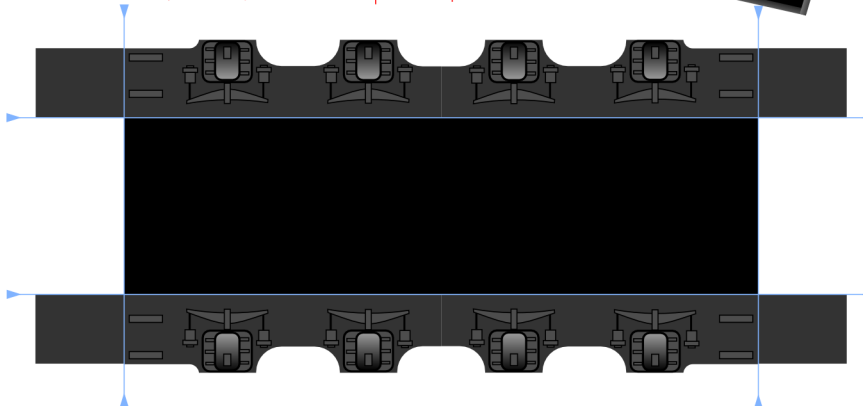

Cut on
 RED lines

Score on
 BLUE lines

Assembly Instructions Available at
www.RXRModels.com

© Copyright 2011 RXR Models
 RXRmodels.com

Steam Engine Tender

This material intended to be printed for personal use only.
 Sale or redistribution in any unassembled form prohibited
 except where authorized by written consent.

Cut Red Lines First
 Fold Over On Blue Line and Glue
 Let Dry Thoroughly
 Then Cut Out Both Layers Together
 In The Curvy Sections.

Cut on RED lines
 Score on BLUE lines

Assembly Instructions Available at
www.RXRModels.com