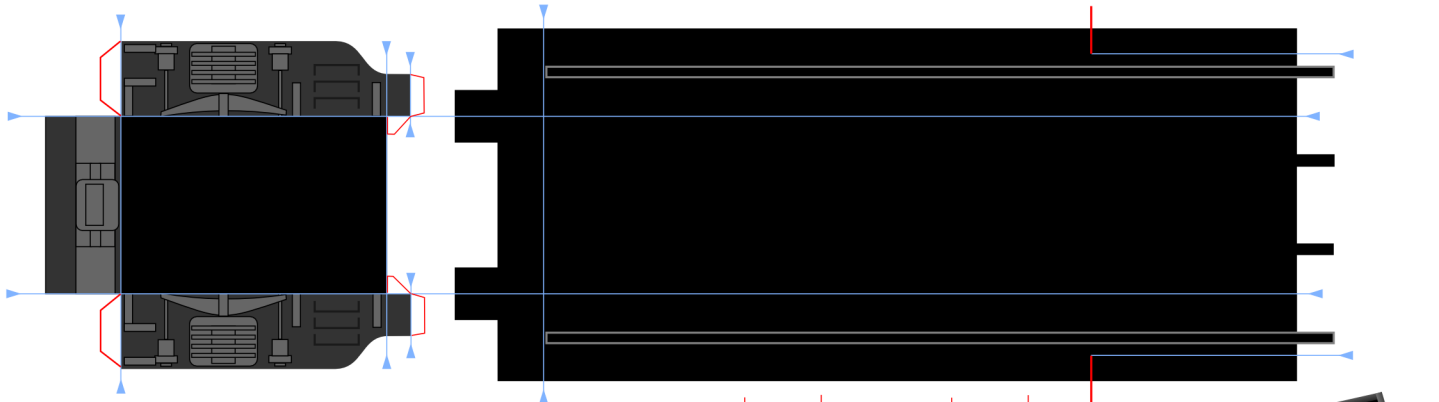

Cut on
 RED lines

Score on
 BLUE lines

Assembly Instructions Available at
www.RXRModels.com

© Copyright 2011 RXR Models
 RXRmodels.com

Steam Engine Tender

This material intended to be printed for personal use only.
 Sale or redistribution in any unassembled form prohibited
 except where authorized by written consent.

Cut Red Lines First
 Fold Over On Blue Line and Glue
 Let Dry Thoroughly
 Then Cut Out Both Layers Together
 In The Curvy Sections.

Cut on RED lines
 Score on BLUE lines

Assembly Instructions Available at
www.RXRModels.com